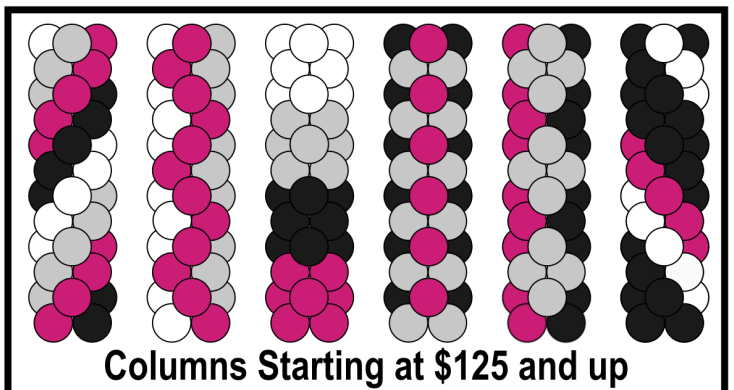

Yard Art Starting at \$85

Backdrop & Organic Garland

Starting at \$400

Square Arch Starting at \$300

Table Arch Starting at \$200

Accent Columns - Starting at \$75

Columns Starting at \$125 and up

All prices are subject to tax and delivery fees.