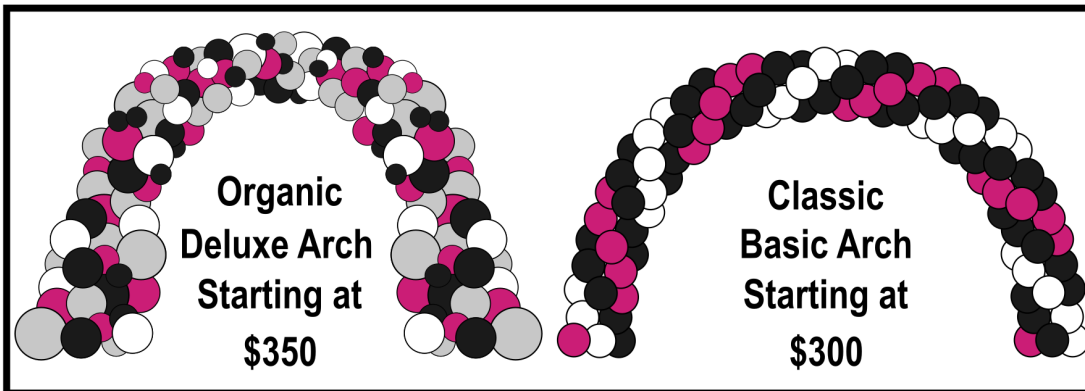

Add-ONS Starting at \$15

Personalized Starting at \$20

Centerpieces Starting at \$30

Bouquets Starting at \$12

Organic Deluxe Arch Starting at \$350

Classic Basic Arch Starting at \$300

Balloon Marquees Starting at \$150

Organic Semi - Circle Starting at \$300

Organic Circle Starting at \$350

Organic Wall Starting at \$600

All prices are subject to tax and delivery fees.

Sonia's Luxury Loons & Events

✉ iamsoniaspencer@gmail.com