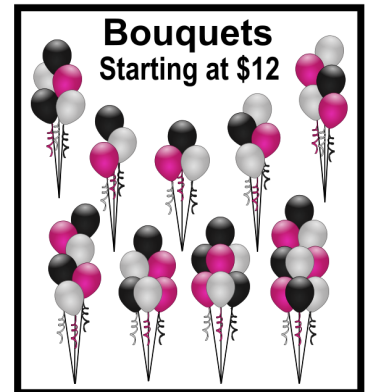

Sonia's Luxury Loons & Events

 iamsoniaspencer@gmail.com

  Sonia's Luxury Loons & Events

Deluxe Organic Garland
\$25 per foot
Includes random sizing of
5", 11", 16", and 36" balloons

Bling Shirt Starting at \$30 ea.

Add-ONS Starting at \$15

Personalized Starting at \$20

Centerpieces Starting at \$30

Bouquets Starting at \$12

Organic Deluxe Arch Starting at \$350

Classic Basic Arch Starting at \$300

Balloon Marquees Starting at \$150