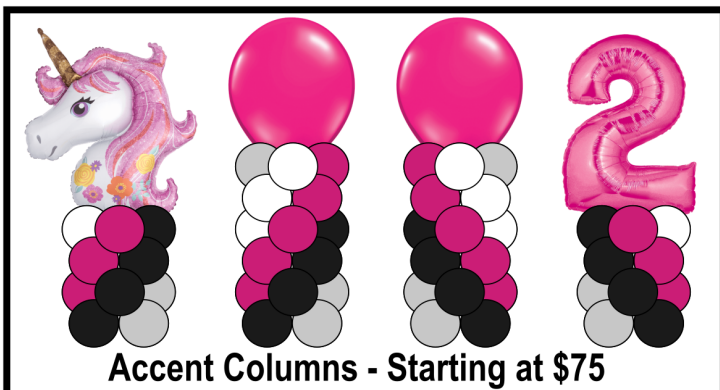

Starting at $400

Accent Columns - Starting at $75