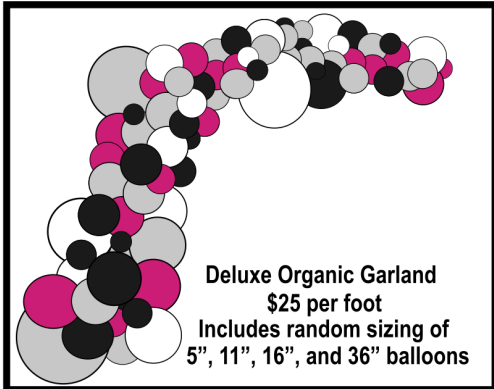

Sonia's Luxury Loons & Events

 iamsoniaspencer@gmail.com

  Sonia's Luxury Loons & Events

Deluxe Organic Garland
\$25 per foot
Includes random sizing of
5", 11", 16", and 36" balloons

Bling Shirt Starting at \$30 ea.