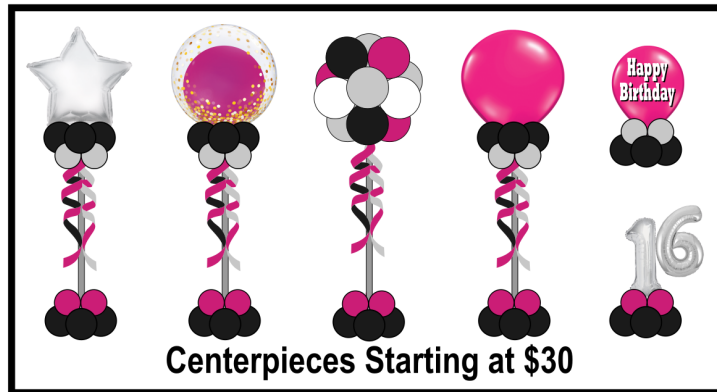

Sonia's Luxury Loons & Events

 iamsoniaspencer@gmail.com

  Sonia's Luxury Loons & Events

Deluxe Organic Garland
\$25 per foot
Includes random sizing of
5", 11", 16", and 36" balloons

Bling Shirt Starting at \$30 ea.

Add-ONS Starting at \$15

Personalized Starting at \$20

Centerpieces Starting at \$30

Bouquets Starting at \$12

Organic Deluxe Arch Starting at \$350

Classic Basic Arch Starting at \$300

Balloon Marquees Starting at \$150