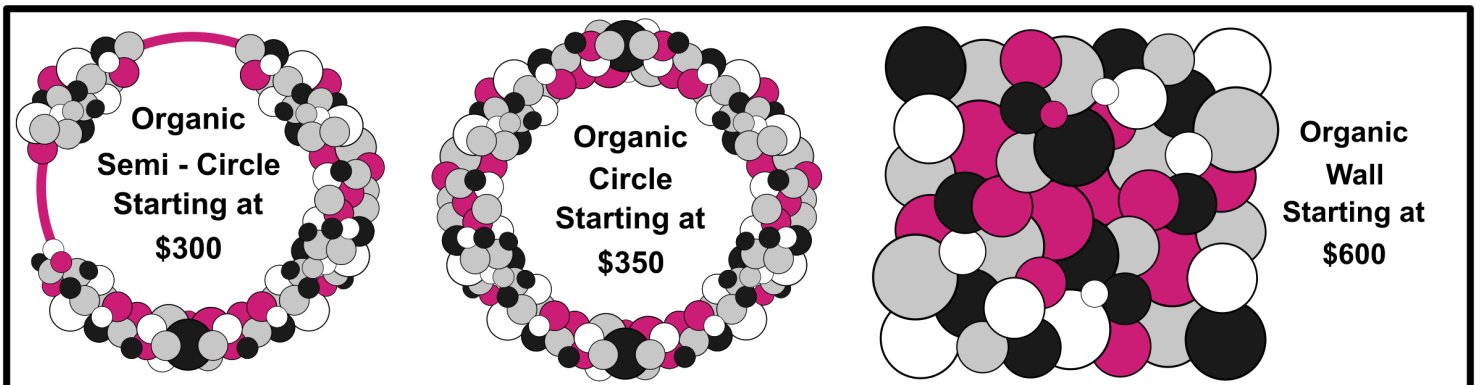

Add-ONS Starting at \$15

Personalized Starting at \$20

Centerpieces Starting at \$30

Bouquets Starting at \$12

Organic Deluxe Arch Starting at \$350

Classic Basic Arch Starting at \$300

Balloon Marquees Starting at \$150

Organic Semi - Circle Starting at \$300

Organic Circle Starting at \$350

Organic Wall Starting at \$600

All prices are subject to tax and delivery fees.

Sonia's Luxury Loons & Events

✉ iamsoniaspencer@gmail.com